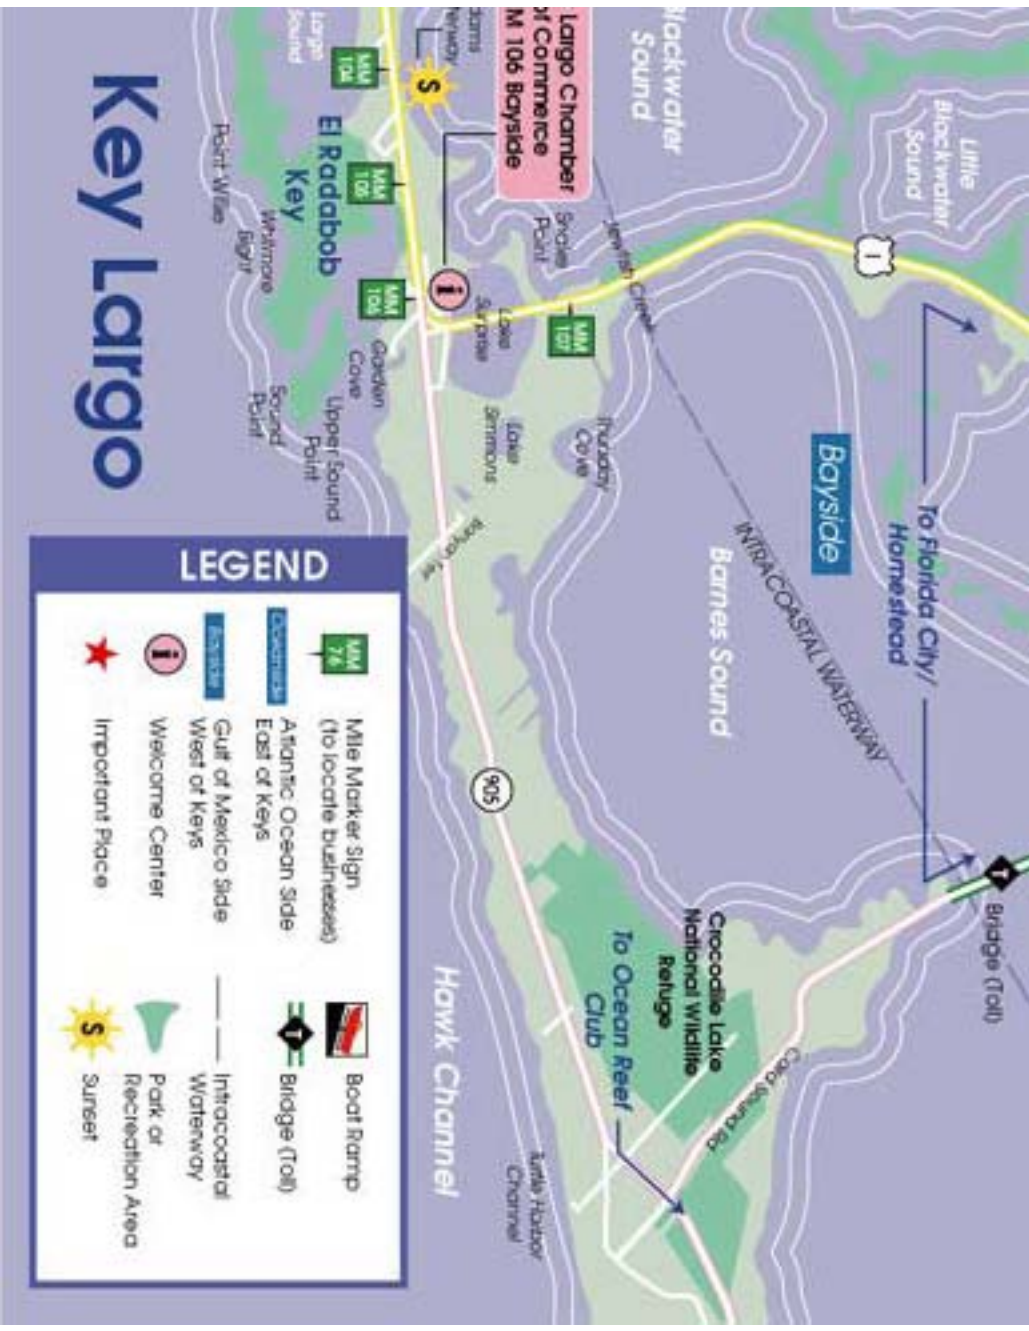

© Mark Mattson
All rights reserved. Rev. 2000

Key Large
of Col
MM 100

Key Largo

Boyside

Largo Chamber of Commerce
M 106 Boyside

El Radabob Key

LEGEND

- Mile Marker Sign (to locate businesses)
- Atlantic Ocean Side East of Keys
- Gulf of Mexico Side West of Keys
- Welcome Center
- Important Place
- Boat Ramp
- Bridge (Toll)
- Intracoastal Waterway
- Park or Recreation Area
- Sunset